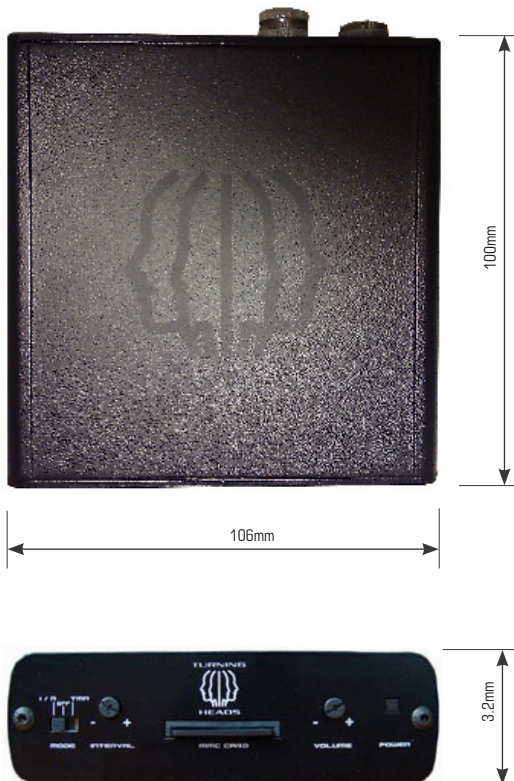

Dimensions